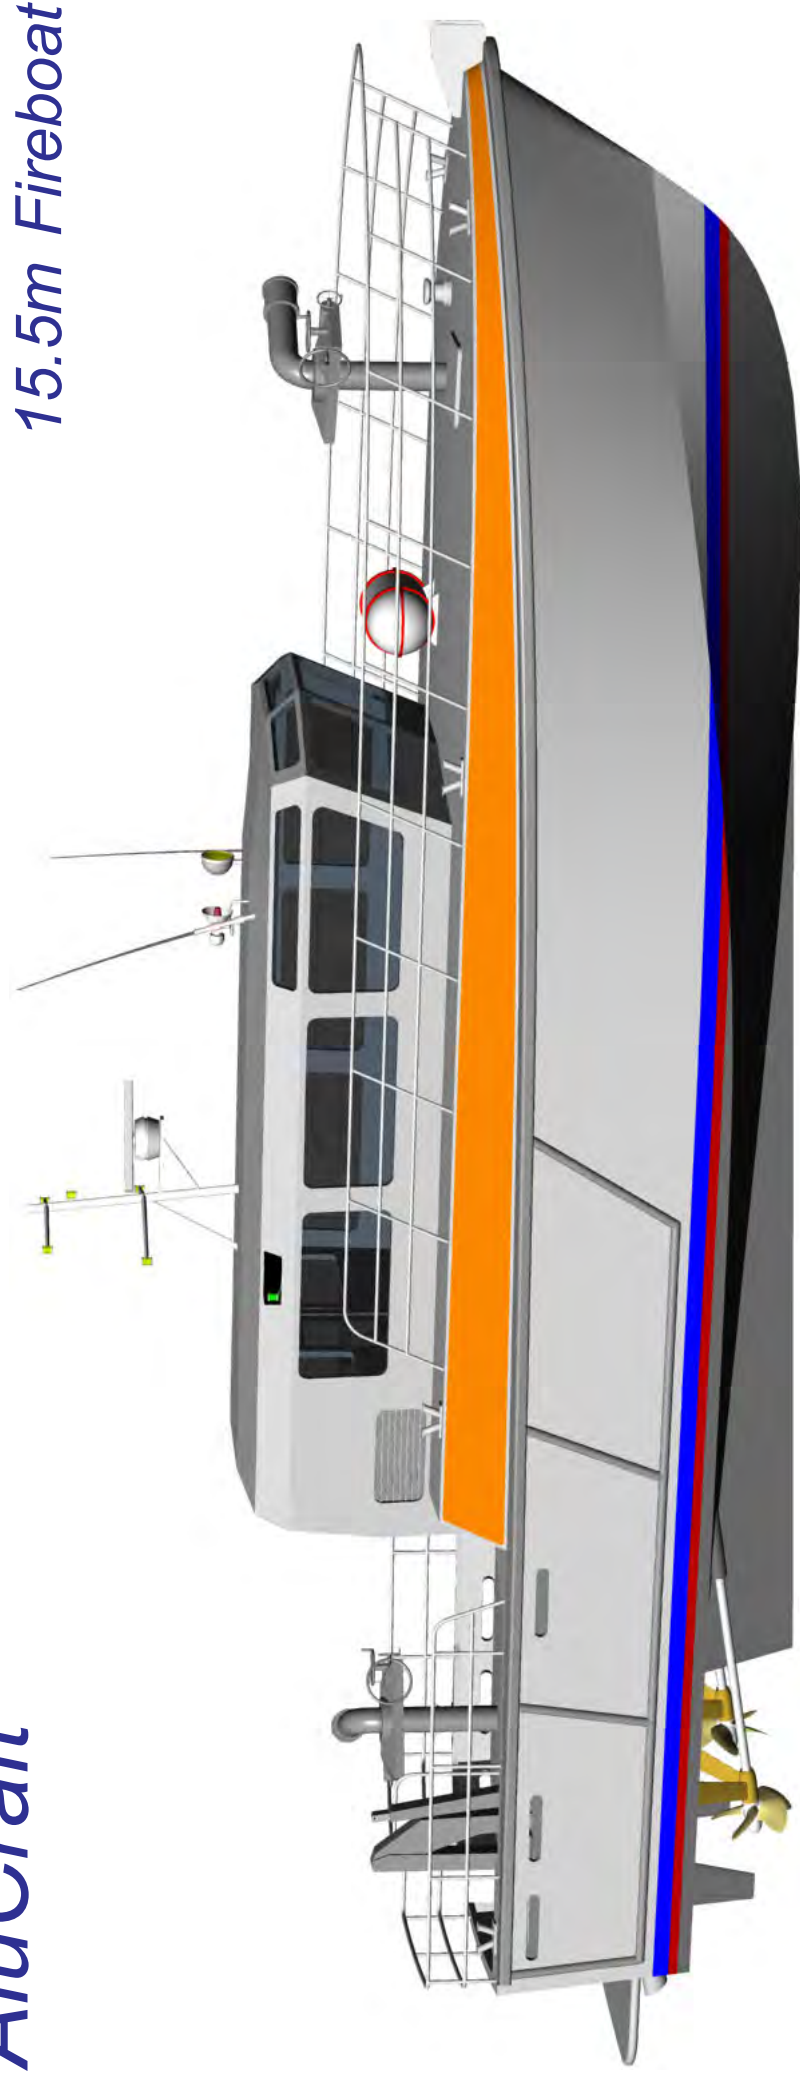

15.5m Fireboat

ØF Craft

AluCraft

15.5m Fireboat

15.5m Fireboat

AluCraft

LOA : 16.5m
Lmoulded: 15.5m
LWL : 14.2m
Beam : 4.2m
Draft: 1.20m
Fuel: 2500lbs
Power: 2 x 336kW
Speed : 18 knots

Classification :
DNV ✕1A1 R3 Patrol

Construction :
Marine Grade Aluminium

15.5m FIREBOAT for DUBAI CIVIL DEFENCE

For Further Information Contact:-

enquiries@aluminumnow.com

aluminumnow

GROUP
Maritime Solutions