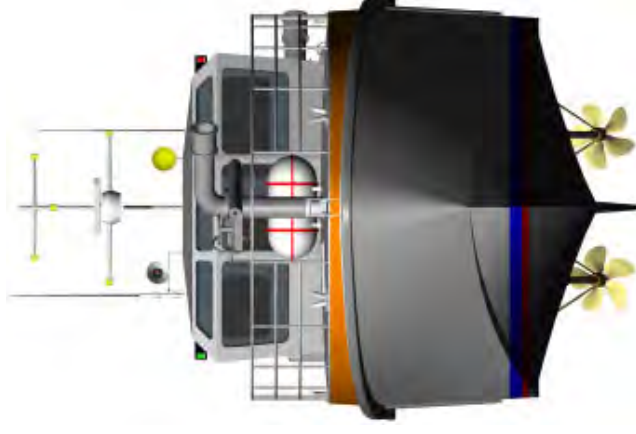

15.5m Fireboat

ØF Craft

AluCraft

15.5m Fireboat

15.5m Fireboat

AluCraft

LOA : 16.5m
Lmoulded: 15.5m
LWL : 14.2m
Beam : 4.2m
Draft: 1.20m
Fuel: 2500lbs
Power: 2 x 336kW
Speed : 18 knots

Classification :
DNV ✕1A1 R3 Patrol