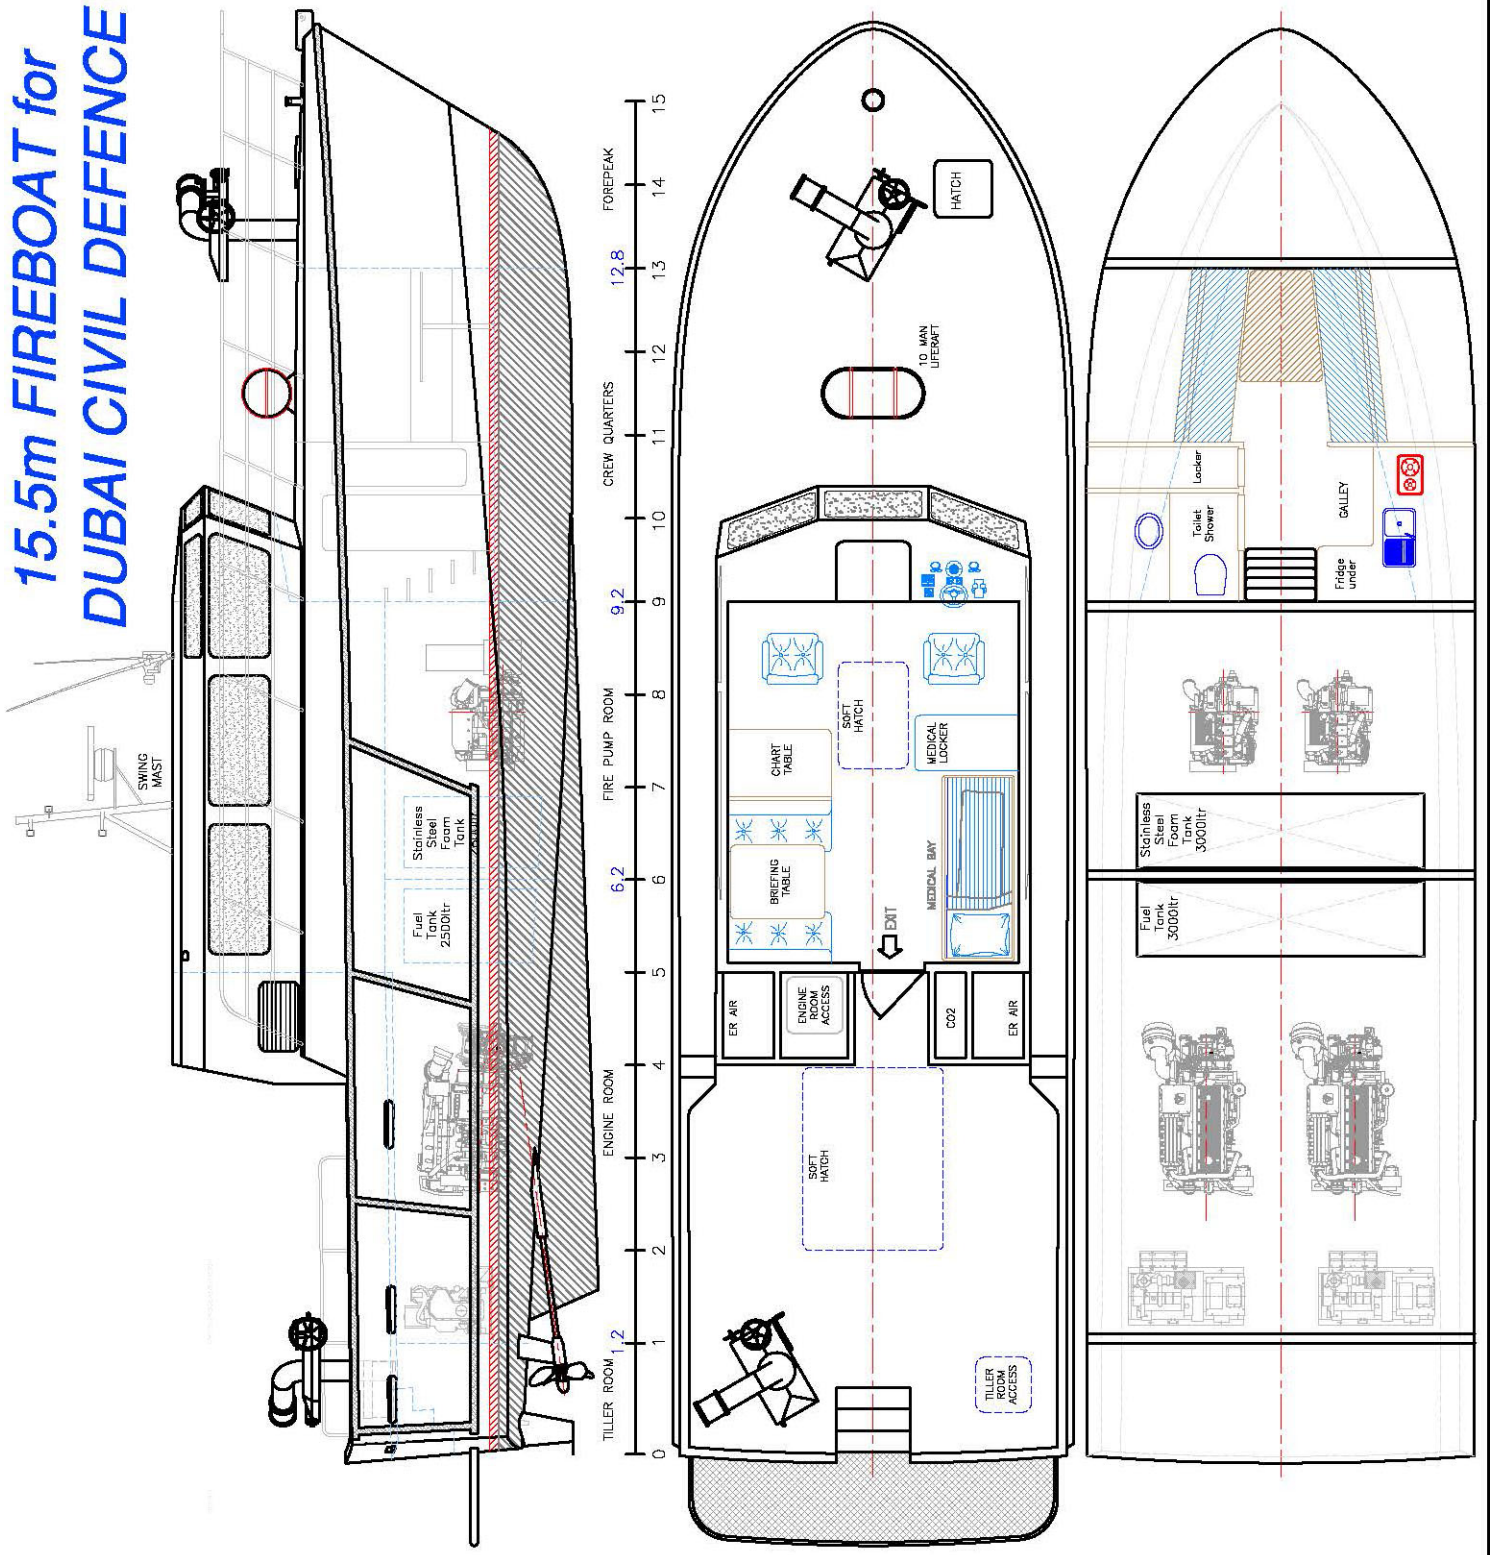

15.5m FIREBOAT for DUBAI CIVIL DEFENCE

For Further Information Contact:-

enquiries@aluminumnow.com

aluminumnow

GROUP
Maritime Solutions